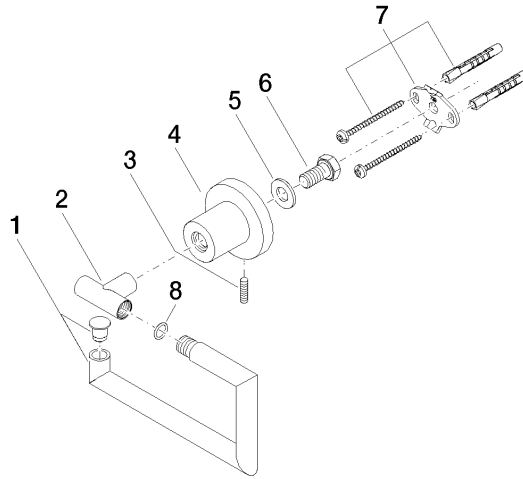

83 500 892

- width 152mm
- height 100 mm
- rosette Ø 55 mm
- 72mm projection

	Chrome	83 500 892-00
	Brushed Platinum	83 500 892-06
	Platinum	83 500 892-08
	Dark Chrome	83 500 892-19
	Brushed Durabrass (23kt Gold)	83 500 892-28
	Matte Black	83 500 892-33
	Brushed Champagne (22kt Gold)	83 500 892-46
	Champagne (22kt Gold)	83 500 892-47
	Brushed Chrome	83 500 892-93
	Brushed Dark Platinum	83 500 892-99

83 500 892

mm [inches]

83 500 892

Parts for other finishes can be found here: Brushed Platinum

### Spare parts list

No.	Item Number	Name	Quantity used	Delivery time
1	90 28 22 640 00-00	holder	1	10
2	05 17 89 552 00-00	holder	1	10
3	04 31 11 113 00 90	pin	1	2
4	08 17 89 505-00	holder	1	10
5	09 30 11 046 90	disc	1	2
6	09 30 30 071 90	screw	1	2
7	05 17 20 739 00 90	fixing set	1	2
8	09 14 10 042 90	seal	1	2